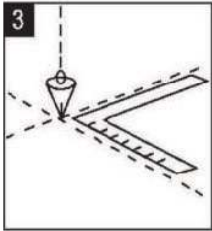

3、 To pre-array the tiles, we should first make two vertical lines on the ground, and check the horizontal level with horizontal rule, check the vertical level with a weight.